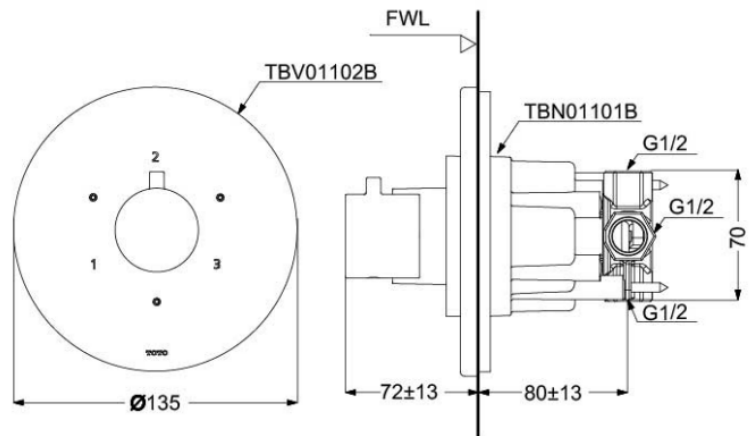

NOTE : This (TBV01102B) MAIN PRODUCT CODE not change - only will be change MAIN PRODUCT CODE end of Letter's Every Year as per SASO request

CERTIFICATION / STANDARDS

Warranty 1 Year

Standards TOTO Industrial Standards(JIS)

REMARKS

COMPONENTS