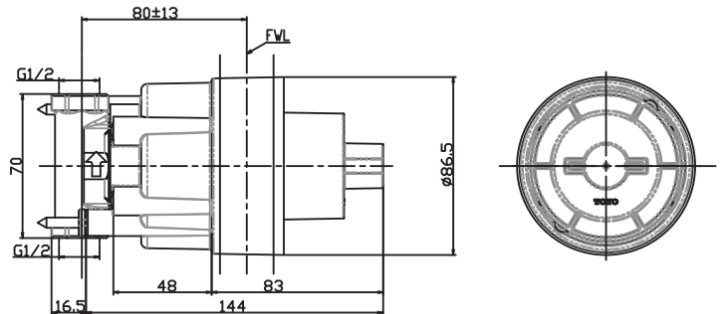

DIGITAL CATALOGUE
SCAN HERE

PRODUCT DETAILS

Type	MINI UNIT
Item Code	TBN01101B
Range	3 Way Diverter with Stop Valve
Material	Brass
Colour	

Technical Details and Description :

TOTO - 3 Way Diverter (w/ stop valve)
Size : 87W x 83D x 87H mm

ENVIRONMENTAL & TECHNICAL DATA

Flow Rate : 0.25 Mpa ~ 0.75 Mpa

Flow Chart : Not Applicable

- Easy Installation

IMAGE

Mini Unit

TECHNICAL DRAWING

CERTIFICATION / STANDARDS