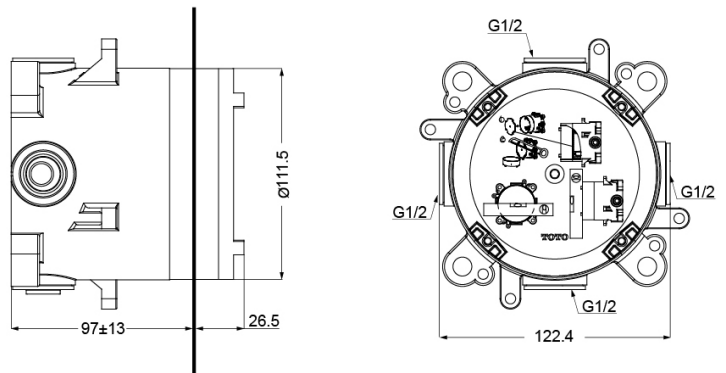

CERTIFICATION / STANDARDS

Warranty 1 Year

Standards TOTO Industrial Standards(JIS)

NOTE : This (TBV01001B) MAIN PRODUCT CODE not change - only will be change MAIN PRODUCT CODE end of Letter's Every Year as per SASO request

REMARKS

COMPONENTS