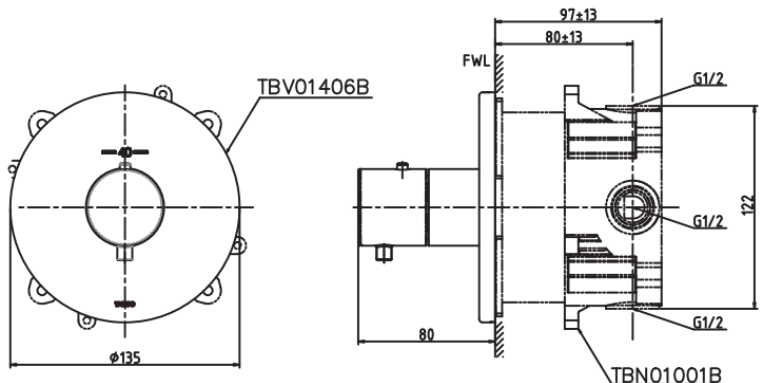

NOTE : This (TBV1406B) MAIN PRODUCT CODE not change - only will be change MAIN PRODUCT CODE end of Letter's Every Year as per SASO request

COMPONENTS