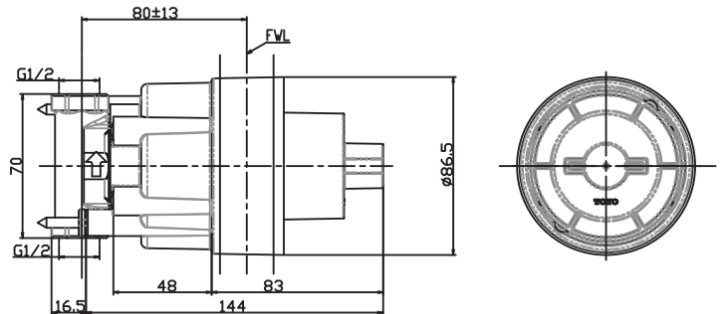

CERTIFICATION / STANDARDS

Warranty	1 Year
Standards	TOTO Industrial Standards(JIS)

REMARKS

COMPONENTS

NOTE : This (TBV01101B) MAIN PRODUCT CODE not change - only will be change MAIN PRODUCT CODE end of Letter's Every Year as per SASO request