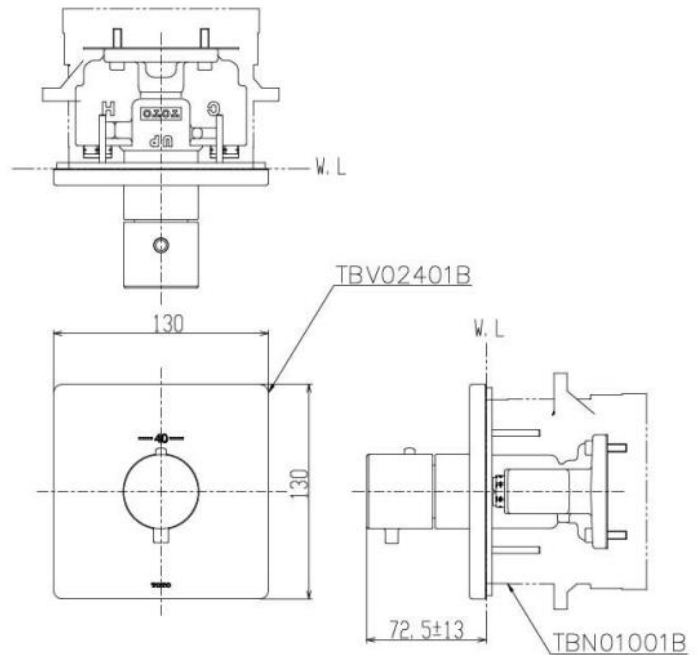

REMARKS

IMAGE

TECHNICAL DRAWING

NOTE : This (TBV02401B) MAIN PRODUCT CODE not change - only will be change MAIN PRODUCT CODE end of Letter's Every Year as per SASO request

COMPONENTS

TOTO

TECHNICAL DATA SHEET

Technical Details and Description :

TOTO – MINI UNIT

ENVIRONMENTAL & TECHNICAL DATA

Flow Rate 0.05 ~ 1.0 Mpa

Flow Chart : Not Applicable

- Easy installation and usage.

Mini Unit

IMAGE

Technical Details and Description :

TOTO 3 Way Diverter with stop valve (Square)
Size : 130W x 85D x 130H mm

ENVIRONMENTAL & TECHNICAL DATA

Flow Rate : 0.25 Mpa ~ 0.75 Mpa

Flow Chart : Not Applicable

● Good Design with compact and thin plate

Technical Details and Description :

TOTO - 3 Way Diverter (w/ stop valve)
Size : 87W x 83D x 87H mm

ENVIRONMENTAL & TECHNICAL DATA

Flow Rate : 0.25 Mpa ~ 0.75 Mpa

Flow Chart : Not Applicable

- Easy Installation