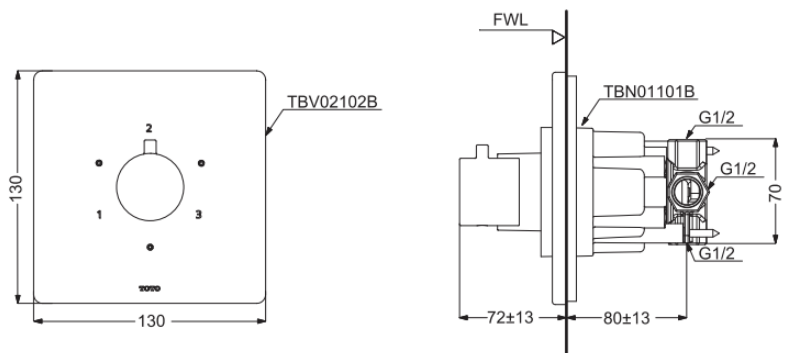

NOTE : This (TBV02102B) MAIN PRODUCT CODE not change - only will be change MAIN PRODUCT CODE end of Letter's Every Year as per SASO request

CERTIFICATION / STANDARDS

Warranty : 1 Year

Standards : TOTO Industrial Standards(JIS)

REMARKS

COMPONENTS