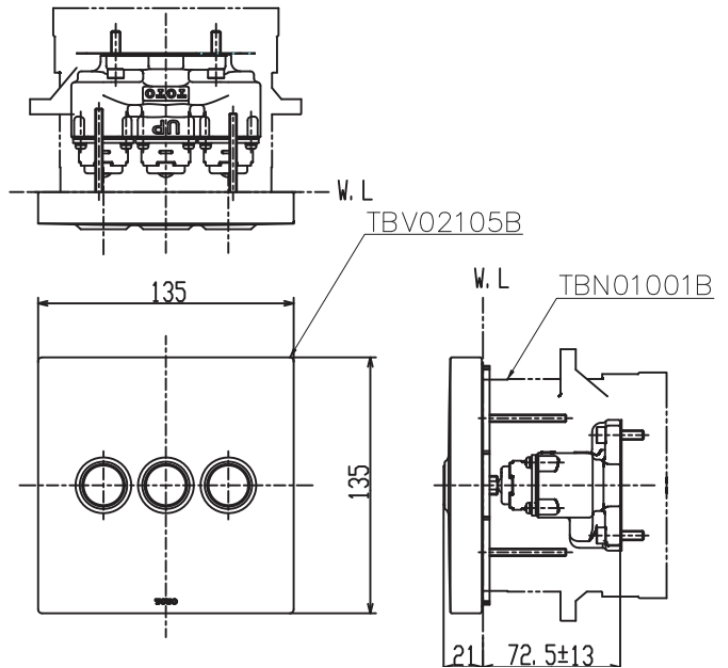

TECHNICAL DRAWING

NOTE : This (TBV02105B) MAIN PRODUCT CODE not change - only will be change MAIN PRODUCT CODE end of Letter's Every Year as per SASO request

CERTIFICATION / STANDARDS

Warranty 1 Year

Standards TOTO Industrial Standards(JIS)

REMARKS

COMPONENTS