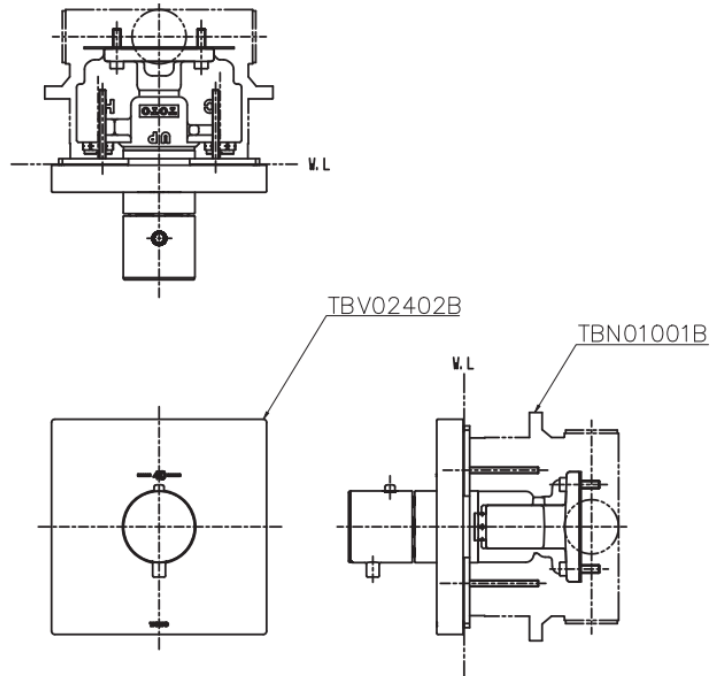

NOTE : This (TBV02402B) MAIN PRODUCT CODE not change - only will be change MAIN PRODUCT CODE end of Letter's Every Year as per SASO request

COMPONENTS