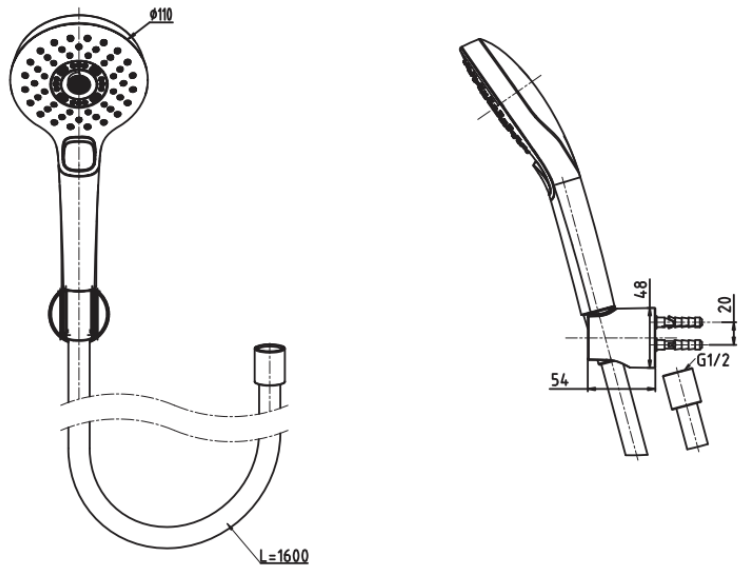

NOTE : This (TBW01010D) MAIN PRODUCT CODE not change - only will be change MAIN PRODUCT CODE end of Letter's Every Year as per SASO request

COMPONENTS