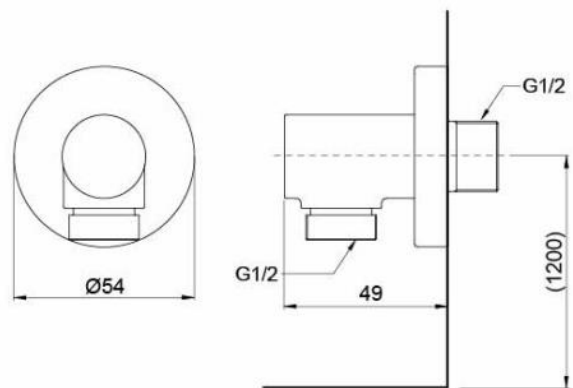

Technical Details and Description :

G Selection – Wall Outlet (Round)

ENVIRONMENTAL & TECHNICAL DATA

Flow Rate no

Flow Chart : no

LITERS

PRESSURE

CERTIFICATION / STANDARDS

Type	Wall Outlet (Round)
Item Code	TBW01014B
Range	G Selection – Wall Outlet (Round)
Material	Brass
Colour	Matte Black

Technical Details and Description :

G Selection – Wall Outlet (Round)

ENVIRONMENTAL & TECHNICAL DATA

Matte Black # MBL

TECHNICAL DRAWING

NOTE : This (TBW01014T) MAIN PRODUCT CODE not change - only will be change MAIN PRODUCT CODE end of Letter's Every Year as per SASO request

COMPONENTS