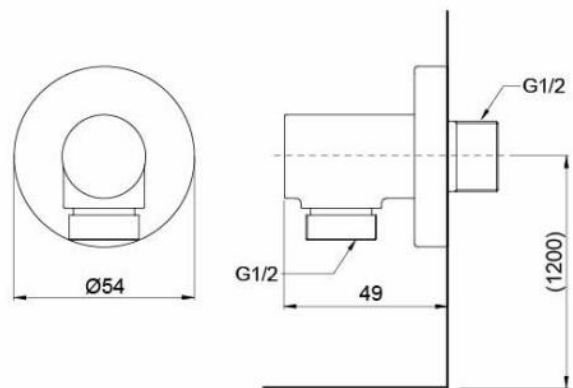

Technical Details and Description :

G Selection – Wall Outlet (Round)

ENVIRONMENTAL & TECHNICAL DATA

Flow Rate no

Flow Chart : no

LITERS

PRESSURE

CERTIFICATION / STANDARDS

Warranty 1 Year

Standards TOTO Industrial Standards(JIS)

REMARKS

IMAGE

TECHNICAL DRAWING

NOTE : This (TBW01014T) MAIN PRODUCT CODE not change - only will be change MAIN PRODUCT CODE end of Letter's Every Year as per SASO request

Type	Wall Outlet (Round)
Item Code	TBW01014B
Range	G Selection – Wall Outlet (Round)
Material	Brass
Colour	Matte Black

Technical Details and Description :

G Selection – Wall Outlet (Round)

ENVIRONMENTAL & TECHNICAL DATA