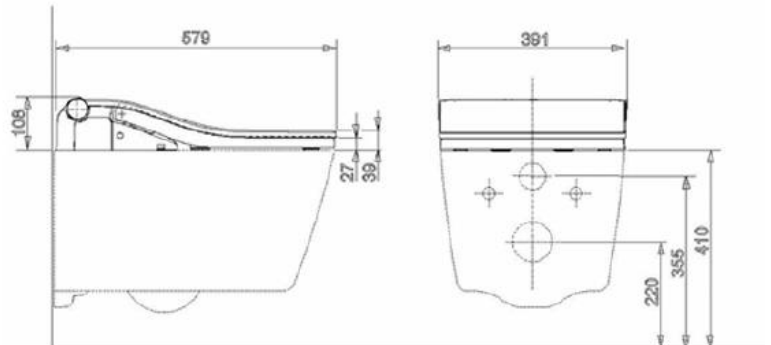

TECHNICAL DRAWING

CERTIFICATION / STANDARDS

Warranty 1 Year

Standards TOTO Industrial Standards(JIS)

REMARKS

COMPONENTS

NOTE : This (**TCF801CZ**) MAIN PRODUCT CODE not change - only will be change MAIN PRODUCT CODE end of Letter's Every Year as per SASO request