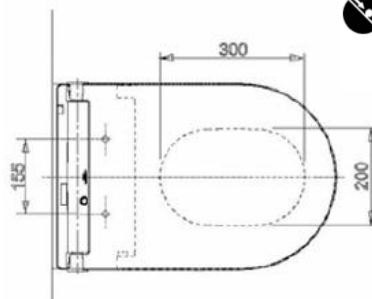

TECHNICAL DRAWING

CERTIFICATION / STANDARDS

Warranty 1 Year

Standards TOTO Industrial Standards(JIS)

REMARKS

COMPONENTS

NOTE : This (**TCF801CZ**) MAIN PRODUCT CODE not change - only will be change MAIN PRODUCT CODE end of Letter's Every Year as per SASO request