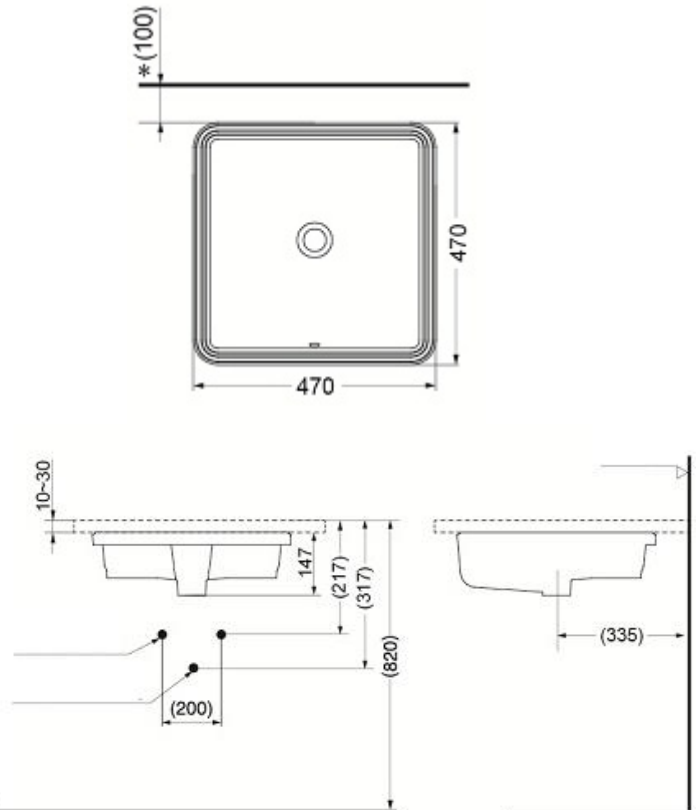

TOTO

TECHNICAL DATA SHEET

AL-OMRAN Trading Co.

Riyadh – Saudi Arabia
Website: alomrantrd.com

Tel: 0593851408
WhatsApp: 0595333434
Email: project@alomran.sa

DIGITAL CATALOGUE
SCAN HERE

PRODUCT DETAILS

Type	Lavatory
Item Code	LW1514
Range	*****
Material	Vitreous China
Colour	White

Technical Details and Description :

TOTO - Under counter lavatory (470 X 470 MM) (CeFiontect)

IMAGE

ENVIRONMENTAL & TECHNICAL DATA

Flow Rate Not Applicable

Flow Chart : Not Applicable

TECHNICAL DRAWING

CERTIFICATION / STANDARDS