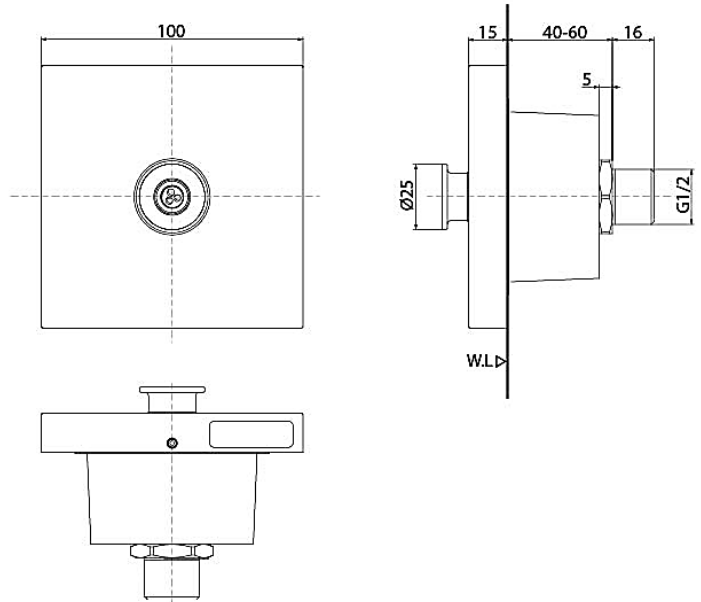

TOTO

TECHNICAL DATA SHEET

AL-OMRAN Trading Co.

Riyadh – Saudi Arabia
Website: alomrantrd.com

Tel: 0593851408
WhatsApp: 0595333434
Email: project@alomran.sa

DIGITAL CATALOGUE
SCAN HERE

PRODUCT DETAILS

| | |
|------------------|------------------------|
| Type | Gyrostream Body Shower |
| Item Code | TBW08008 |
| Range | G Selection |
| Material | Brass |
| Colour | Nickel Chrome |

Technical Details and Description :

TOTO - G Selection Body Shower - Gyrostream

IMAGE

ENVIRONMENTAL & TECHNICAL DATA

Flow Rate : Not Applicable

Flow Chart : Not Applicable

Finish: Nickel Chrome
Material: Brass
Shape: Round
Dimension: 10W x 15D x 100H mm
Water Pressure: 0.05MPa~1.0MPa

TECHNICAL DRAWING

Note: Dashed lines are not part of product.

CERTIFICATION / STANDARDS

Warranty : 1 Year

Standards : TOTO Industrial Standards(JIS)

REMARKS

COMPONENTS