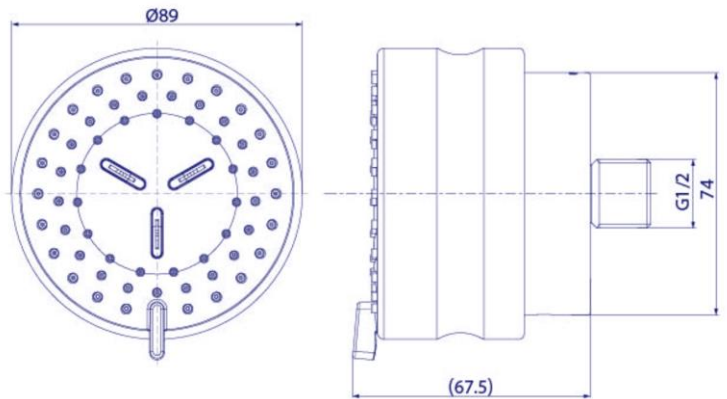

### ENVIRONMENTAL & TECHNICAL DATA

**Flow Rate** : Not Applicable

**Flow Chart** : Not Applicable

Finish: Nickel Chrome  
Material: Brass  
Shape: Round  
Dimension: 89W x 67.5D x 89H mm  
Water Pressure: 0.05MPa~1.0MPa

### TECHNICAL DRAWING

Note: Dashed lines are not part of product.