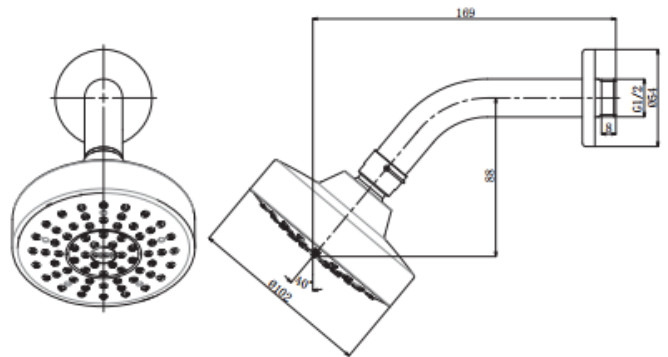

Note: Dashed lines are not part of product.

CERTIFICATION / STANDARDS

Warranty 1 Year

Standards TOTO Industrial Standards(JIS)

REMARKS

COMPONENTS