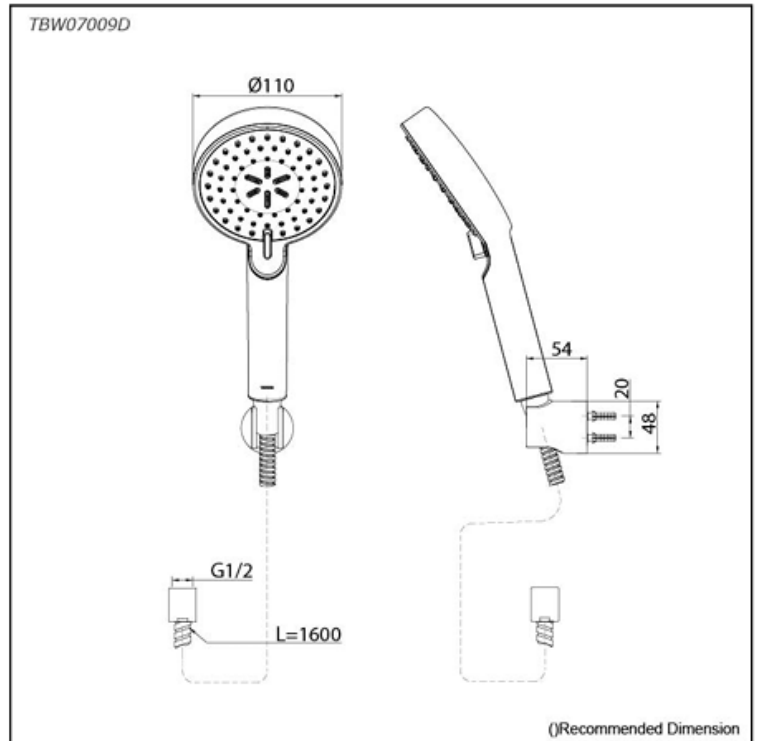

REMARKS

TECHNICAL DRAWING

NOTE : This (TBW07009D) MAIN PRODUCT CODE not change - only will be change MAIN PRODUCT CODE end of Letter's Every Year as per SASO request

COMPONENTS