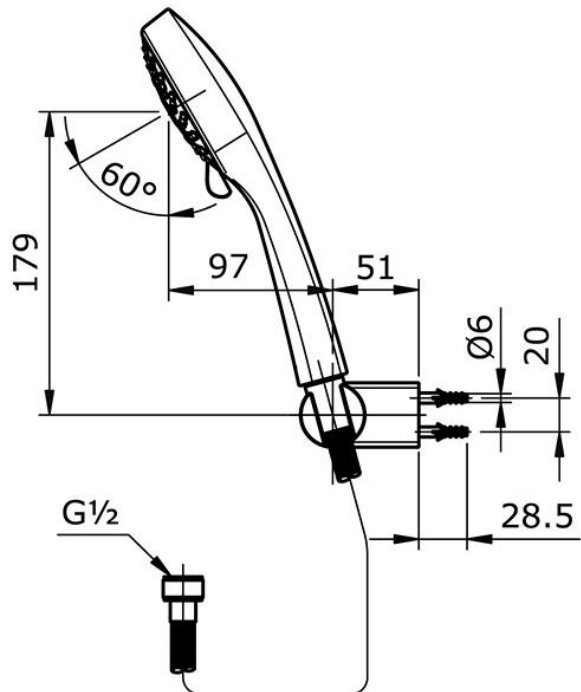

TOTO

TECHNICAL DATA SHEET

AL-OMRAN Trading Co.

Riyadh – Saudi Arabia
Website: alomrantrd.com

Tel: 0593851408
WhatsApp: 0595333434
Email: project@alomran.sa

DIGITAL CATALOGUE
SCAN HERE

PRODUCT DETAILS

Type	Hand Shower Set
Item Code	THX118SRR
Range	Rei - R
Material	ABS
Colour	Chrome

Technical Details and Description :

TOTO - "Rei R" Hand Shower Set (5S Massage)

ENVIRONMENTAL & TECHNICAL DATA

Flow Rate	TBA
-----------	-----

Flow Chart : TBA

LITERS

PRESSURE

CERTIFICATION / STANDARDS

Warranty	1 Year
----------	--------

Standards	TOTO Industrial Standards(JIS)
-----------	----------------------------------

REMARKS

IMAGE

TECHNICAL DRAWING

Note: Dashed lines are not part of product.

COMPONENTS