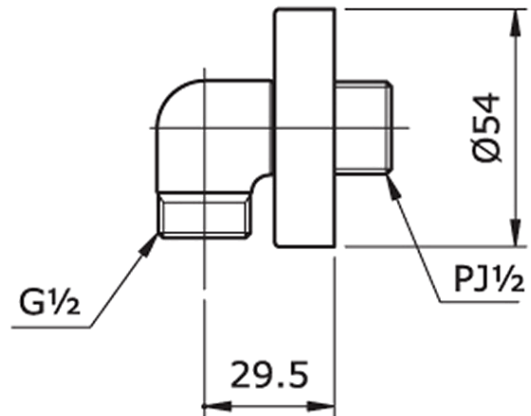

Technical Details and Description :

TOTO - "Ego II" Wall Outlet

IMAGE

ENVIRONMENTAL & TECHNICAL DATA

Flow Rate : Not Applicable

Flow Chart : Not Applicable

TECHNICAL DRAWING

Note: Dashed lines are not part of product.

Technical Details and Description :

TOTO - "Ego II" Wall Outlet

IMAGE

Brushed Nickel #BN

ENVIRONMENTAL & TECHNICAL DATA

Flow Rate : Not Applicable

Flow Chart : Not Applicable

TECHNICAL DRAWING

Technical Details and Description :

TOTO - "Ego II" Wall Outlet

IMAGE

Brush French Gold #BFG

ENVIRONMENTAL & TECHNICAL DATA

Flow Rate : Not Applicable

Flow Chart : Not Applicable

TECHNICAL DRAWING