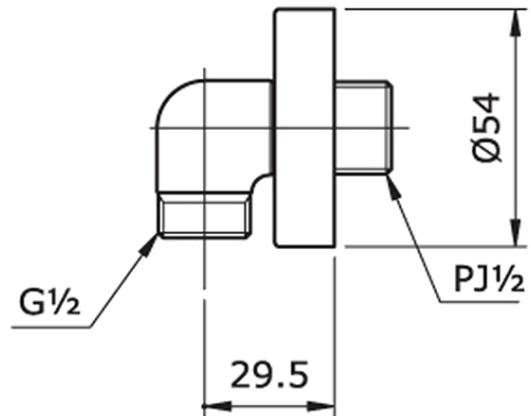

Note: Dashed lines are not part of product.

COMPONENTS

Note: All recommended installation dimension are for reference only.