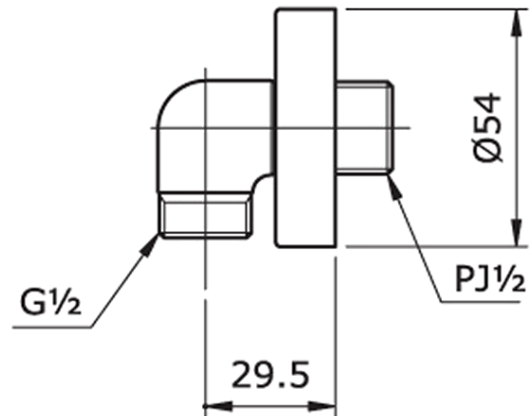

Technical Details and Description :

TOTO - "Ego II" Wall Outlet

IMAGE

Brushed Nickel #BN

ENVIRONMENTAL & TECHNICAL DATA

Flow Rate : Not Applicable

Flow Chart : Not Applicable

TECHNICAL DRAWING

Technical Details and Description :

TOTO - "Ego II" Wall Outlet

IMAGE

Matt Black # MBL

ENVIRONMENTAL & TECHNICAL DATA

Flow Rate : Not Applicable

Flow Chart : Not Applicable

TECHNICAL DRAWING