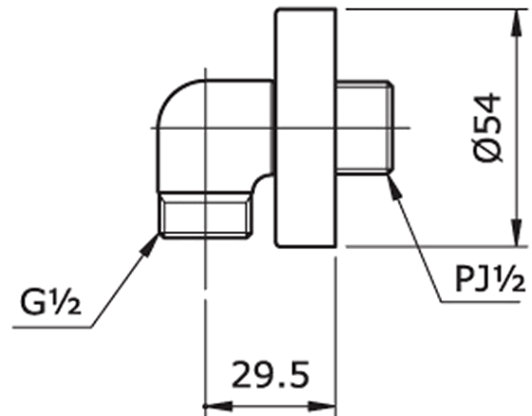

Technical Details and Description :

TOTO - "Ego II" Wall Outlet

IMAGE

ENVIRONMENTAL & TECHNICAL DATA

Flow Rate : Not Applicable

Flow Chart : Not Applicable

TECHNICAL DRAWING

Note: Dashed lines are not part of product.

Technical Details and Description :

TOTO - "Ego II" Wall Outlet

IMAGE

Brushed Nickel #BN

ENVIRONMENTAL & TECHNICAL DATA

Flow Rate : Not Applicable

Flow Chart : Not Applicable

TECHNICAL DRAWING