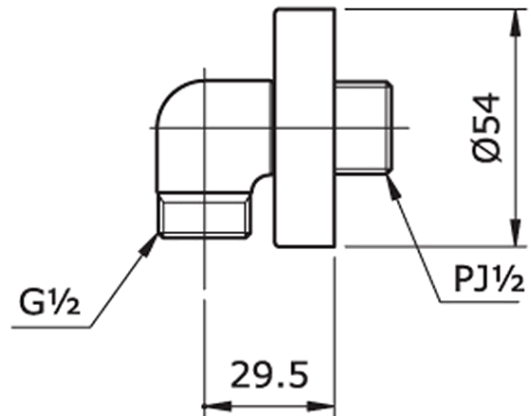

Technical Details and Description :

TOTO - "Ego II" Wall Outlet

IMAGE

ENVIRONMENTAL & TECHNICAL DATA

Flow Rate : Not Applicable

Flow Chart : Not Applicable

TECHNICAL DRAWING

Note: Dashed lines are not part of product.

Technical Details and Description :

TOTO - "Ego II" Wall Outlet

IMAGE

Brushed Nickel #BN

ENVIRONMENTAL & TECHNICAL DATA

Flow Rate : Not Applicable

Flow Chart : Not Applicable

TECHNICAL DRAWING