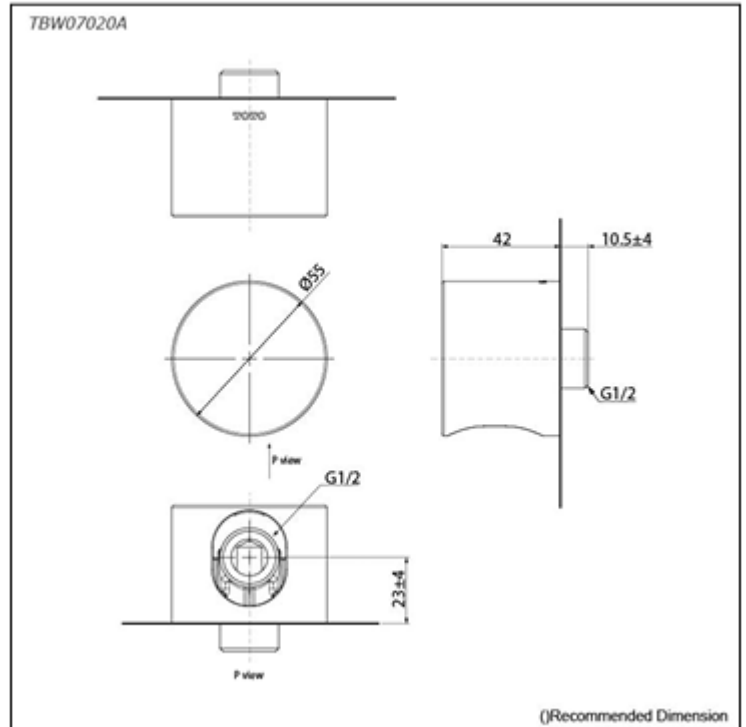

TECHNICAL DRAWING

NOTE : This (TBW07020A) MAIN PRODUCT CODE not change - only will be change MAIN PRODUCT CODE end of Letter's Every Year as per SASO request

COMPONENTS