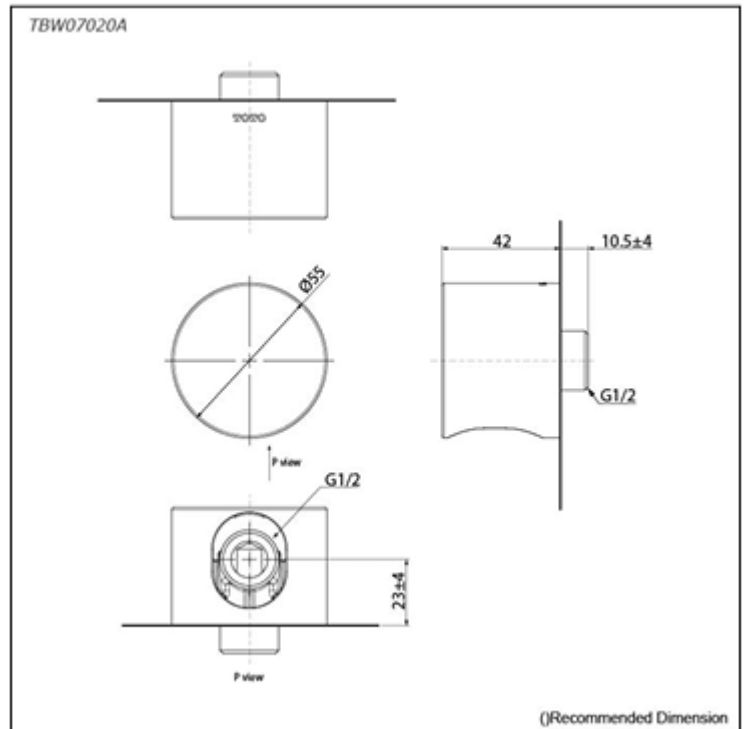

TECHNICAL DRAWING

NOTE : This (TBW07020A) MAIN PRODUCT CODE not change - only will be change MAIN PRODUCT CODE end of Letter's Every Year as per SASO request

COMPONENTS