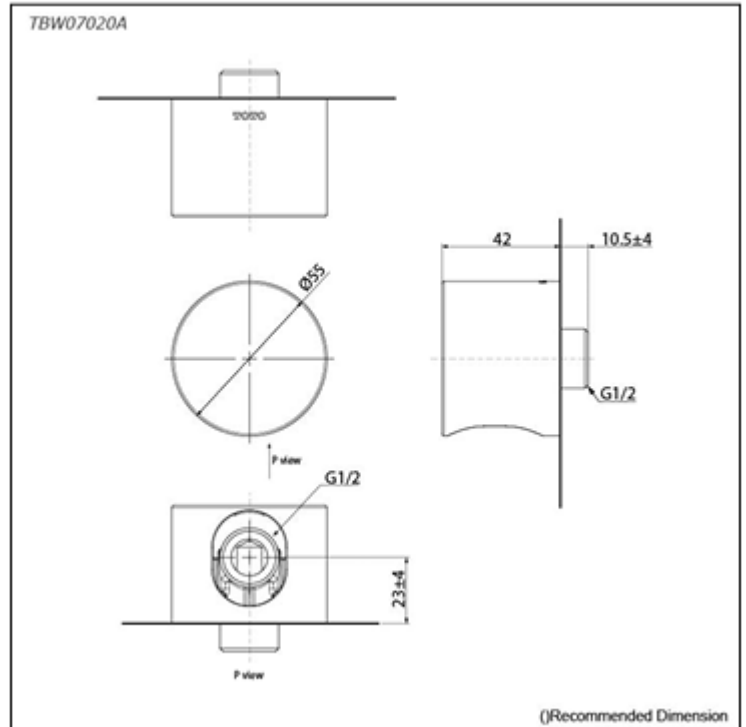

IMAGE

Brushed Nickel #BN

TECHNICAL DRAWING

NOTE : This (TBW07020A) MAIN PRODUCT CODE not change - only will be change MAIN PRODUCT CODE end of Letter's Every Year as per SASO request

COMPONENTS

TOTO

TECHNICAL DATA SHEET