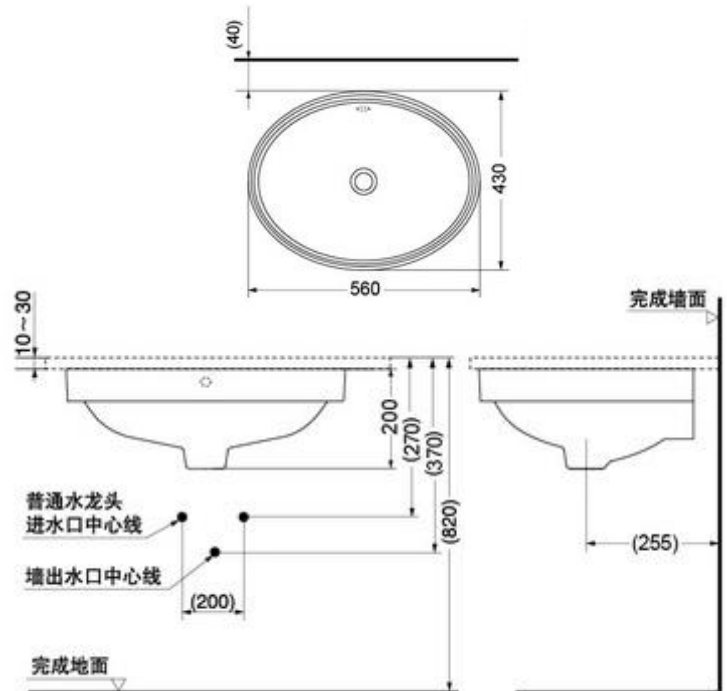

TOTO

TECHNICAL DATA SHEET

AL-OMRAN Trading Co.

Riyadh – Saudi Arabia
Website: alomrantrd.com

Tel: 0593851408
WhatsApp: 0595333434
Email: project@alomran.sa

DIGITAL CATALOGUE
SCAN HERE

PRODUCT DETAILS

| | |
|-----------|------------------------|
| Type | Under Counter Lavatory |
| Item Code | LW588RB |
| Range | Lavatory |
| Material | Ceramic |
| Colour | White |

Technical Details and Description :

TOTO - Under Counter Lavatory
Size: 560 x 430 x 200 mm

IMAGE

ENVIRONMENTAL & TECHNICAL DATA

Flow Rate Not Applicable

Flow Chart : Not Applicable

- Oval profile, nice and fashionable
- With CeFiONtect and smooth surface exceeding nanometer-class designed for providing no gap to contain adhered stain and ensuring easier cleaning and no use of excessive water and cleaning agent
- Overflow with a decorative ring, beautiful and elegant
- Under counter lavatory for easy maintenance

TECHNICAL DRAWING

CERTIFICATION / STANDARDS

Warranty 1 Year

Standards TOTO Industrial Standards(JIS)

REMARKS

COMPONENTS

NOTE : This (LW588RB) MAIN PRODUCT CODE not change - only will be change MAIN PRODUCT CODE end of Letter's Every Year as per SASO request