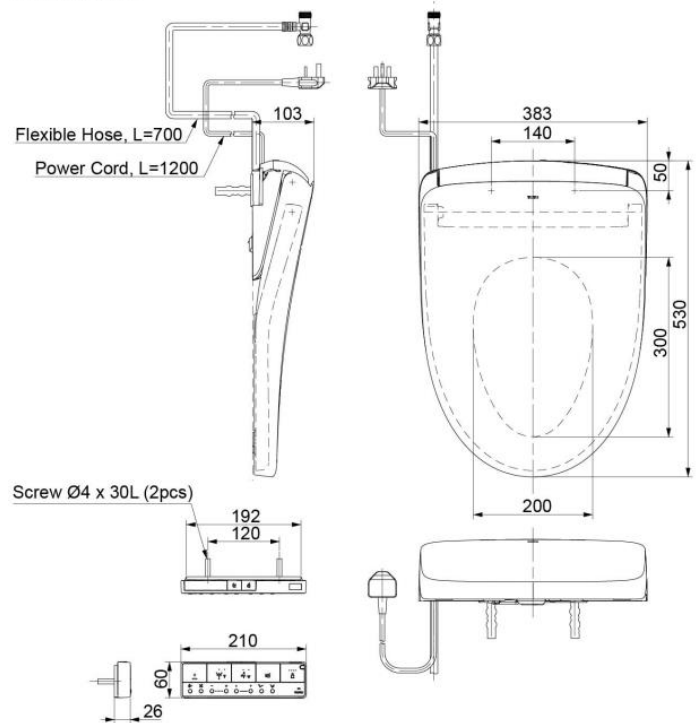

Technical Details and Description :

TOTO = Elongated Wall Hung Closet
CW822REA Elongated Wall Hung Closet
Bowl (P-Trap) (Rough-in 220)
Flush system: TORNADO FLUSH
Size: 380Wx540Dx330H mm

ENVIRONMENTAL & TECHNICAL DATA

Tel: 0593851408
WhatsApp: 0595333434
Email: project@alomran.sa

DIGITAL CATALOGUE
SCAN HERE

PRODUCT DETAILS

Type	Washlet
Item Code	TCF47360GAA
Range	*****
Material	Plastic
Colour	White

Technical Details and Description :

TOTO - (Concealed WASHLET) Elongated WASHLET S7
Matching Toilets: MS636CDRV, CS769CDV, C889CDE, C887CE, CS767CV, CW822REA

IMAGE

ENVIRONMENTAL & TECHNICAL DATA

Flow Rate	TBA
-----------	-----

Flow Chart : Not Applicable

Bowl Shape: Elongated
Water Pressure: 0.05Mpa~0.75Mpa
Power Rating: 220~240V , 50/60Hz, 830~839W
Length of Power Cord: 1.2 m
Material: Plastic
Size: 383W x 530D x 103H mm

TECHNICAL DRAWING

TCF47360GAA

Note: Dashed lines are not part of product.