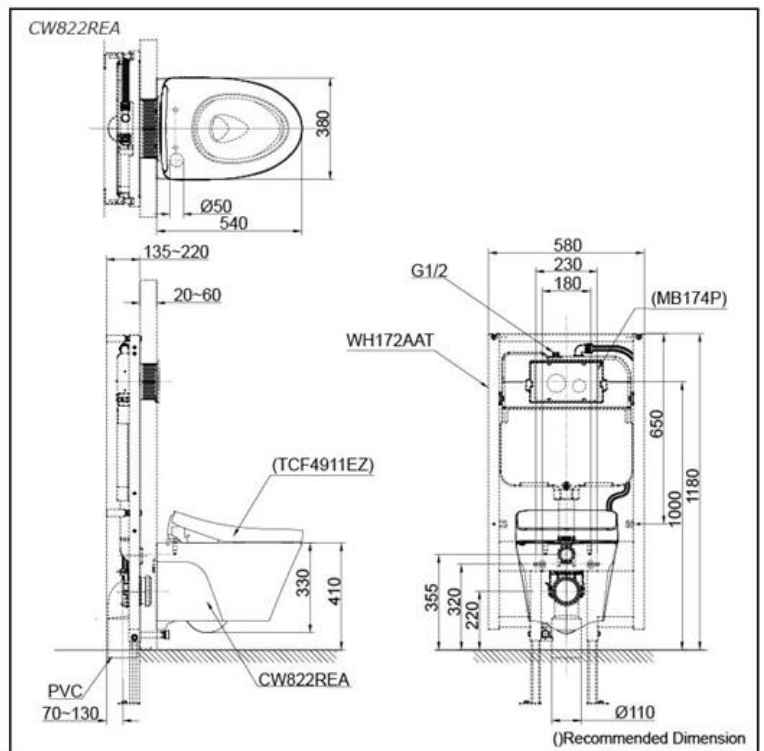

Technical Details and Description :

TOTO = Elongated Wall Hung Closet
CW822REA Elongated Wall Hung Closet
Bowl (P-Trap) (Rough-in 220)
Flush system: TORNADO FLUSH
Size: 380Wx540Dx330H mm

ENVIRONMENTAL & TECHNICAL DATA

WATER-SAVING
Technologies that save water

4.5 L FLUSH
Water-saving flush uses just 4.5 l

CERTIFICATION / STANDARDS

Warranty 1 Year

Standards TOTO Industrial Standards(JIS)

REMARKS

IMAGE

TECHNICAL DRAWING

Tel: 0593851408
WhatsApp: 0595333434
Email: project@alomran.sa

DIGITAL CATALOGUE
SCAN HERE

PRODUCT DETAILS

Type	Washlet
Item Code	TCF47360GAA
Range	*****
Material	Plastic
Colour	White

Technical Details and Description :

Bowl Shape: Elongated
Water Pressure: 0.05Mpa~0.75Mpa
Power Rating: 220~240V , 50/60Hz, 830~839W
Length of Power Cord: 1.2 m
Material: Plastic
Size: 383W x 530D x 103H mm

TECHNICAL DRAWING

TCF47360GAA

Note: Dashed lines are not part of product.