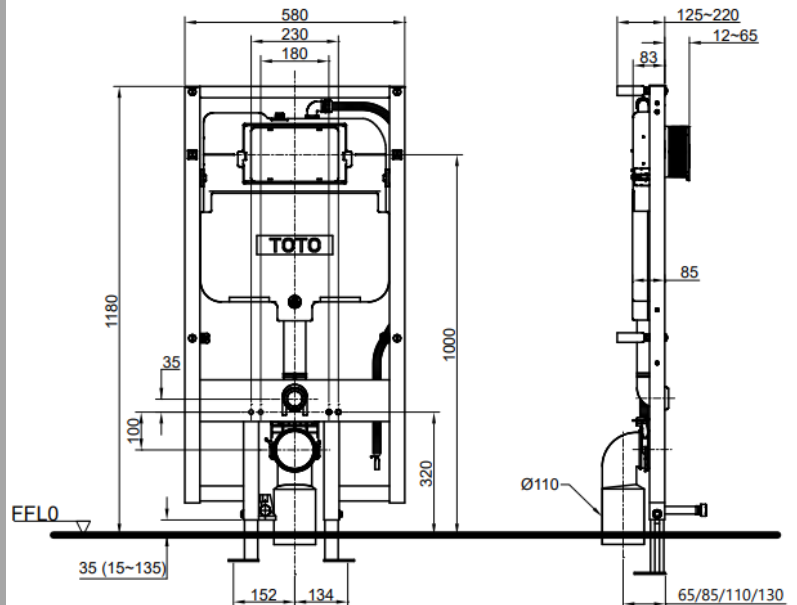

NOTE : This (WH172AAT) MAIN PRODUCT CODE not change - only will be change MAIN PRODUCT CODE end of Letter's Every Year as per SASO request

COMPONENTS