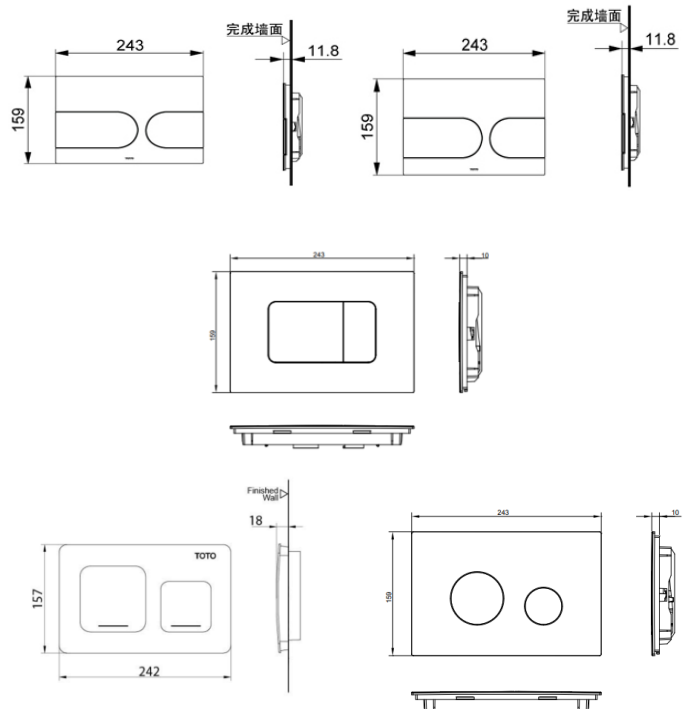

Bowl Shape: Elongated
Water Pressure: 0.05Mpa~0.75Mpa
Power Rating: 220~240V , 50/60Hz, 830~839W
Length of Power Cord: 1.2 m
Material: Plastic
Size: 383W x 530D x 103H mm

TECHNICAL DRAWING

TCF47360GAA

Note: Dashed lines are not part of product.

Type	Push Plate
Item Code	
Range	
Material	
Colour	
Technical Details and Description :	
TOTO - Dual Push Plate	

IMAGE

ENVIRONMENTAL & TECHNICAL DATA

Flow Rate	Not Applicable
Flow Chart :	Not Applicable

TECHNICAL DRAWING