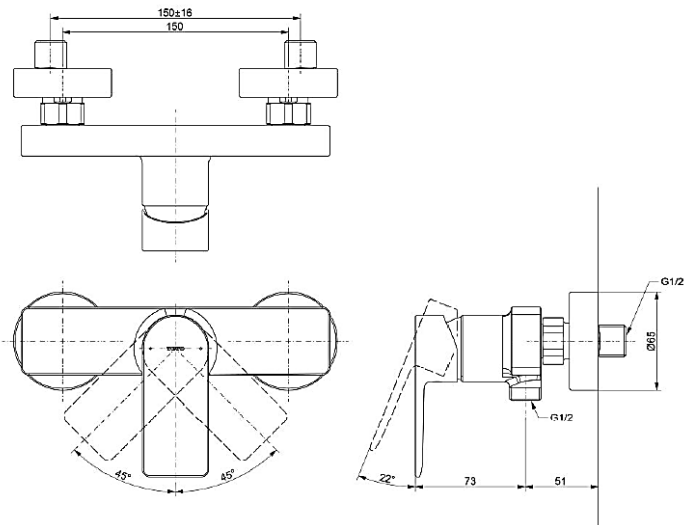

REMARKS

TECHNICAL DRAWING

Note : this (TBG13301A) main product code not change - only will be change main product code end of letter's every year as per SASO request

COMPONENTS