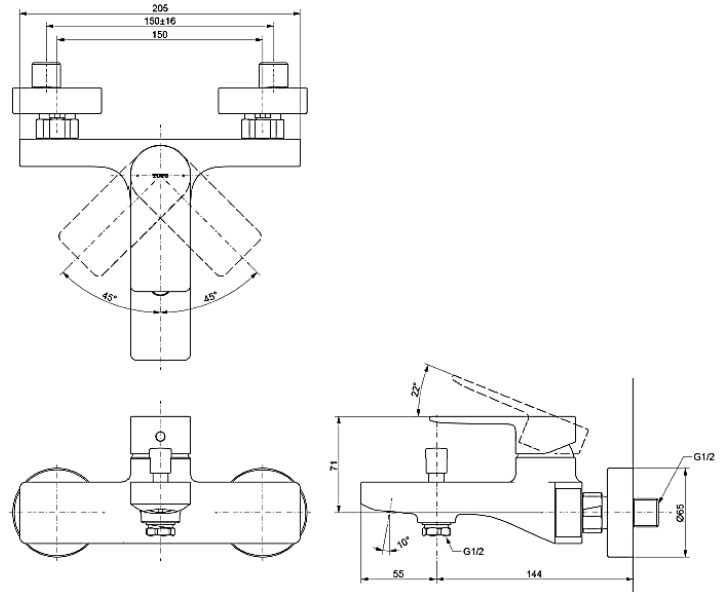

REMARKS

TECHNICAL DRAWING

Note : this (TBG13302A) main product code not change - only will be change main product code end of letter's every year as per SASO request

COMPONENTS