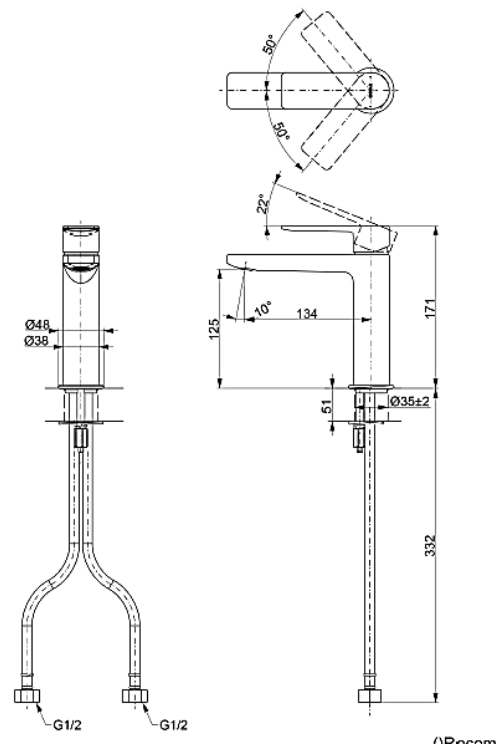

Technical Details and Description :

TOTO – GT - Single Lever Lavatory
Faucet
(w/o Pop-up Waste)

ENVIRONMENTAL & TECHNICAL DATA

Flow Rate 0.05 ~ 1.0 Mpa

Flow Chart : TBA

Curved edges give a sense of softness, allowing for it to be easily matched with a wide range of bathroom fixtures. Long-lasting Comfort: COMFORT GLIDE for Smooth Operation with TOTO's Original Cartridge. PVD finishes offer beauty and strength, enriching your bathroom with vibrant color.

CERTIFICATION / STANDARDS

Warranty	1 Year
Standards	TOTO Industrial Standards(JIS)

REMARKS

IMAGE

TECHNICAL DRAWING

Note : this (TLG13302A) main product code not change - only will be change main product code end of letter's every year as per SASO request

COMPONENTS