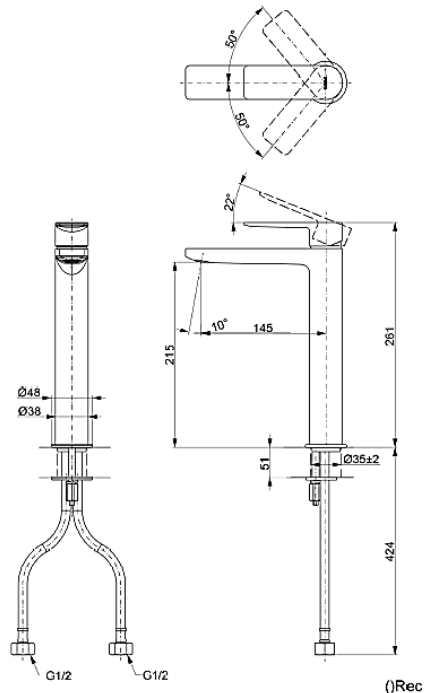

TOTO

TECHNICAL DATA SHEET

AL-OMRAN Trading Co.

Riyadh – Saudi Arabia
Website: alomrantrd.com

Tel: 0593851408
WhatsApp: 0595333434
Email: project@alomran.sa

DIGITAL CATALOGUE
SCAN HERE

PRODUCT DETAILS

Type	Faucet
Item Code	TLG13306A
Range	GT - Series
Material	Brass
Colour	Chrome

Technical Details and Description :

TOTO – GT - Single Lever Lavatory
Faucet- (tall Vessel)
(w/o Pop-up Waste)

IMAGE

ENVIRONMENTAL & TECHNICAL DATA

Flow Rate 0.05 ~ 1.0 Mpa

Flow Chart : TBA

Curved edges give a sense of softness, allowing for it to be easily matched with a wide range of bathroom fixtures. Long-lasting Comfort: COMFORT GLIDE for Smooth Operation with TOTO's Original Cartridge. PVD finishes offer beauty and strength, enriching your bathroom with vibrant color.

CERTIFICATION / STANDARDS

Warranty 1 Year

Standards TOTO Industrial Standards(JIS)

REMARKS

TECHNICAL DRAWING

Note : this (TLG13306A) main product code not change - only will be change main product code end of letter's every year as per SASO request