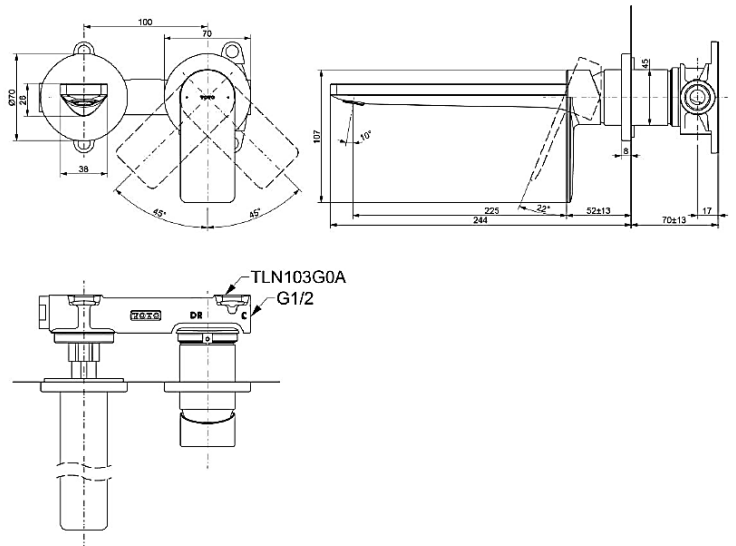

Technical Details and Description :

TOTO – GT - Wall-Mount Single Lever Lavatory Faucet (Long Spout) (w/o Pop-up Waste)

ENVIRONMENTAL & TECHNICAL DATA

Flow Rate 0.05 ~ 1.0 Mpa

Flow Chart : TBA

Curved edges give a sense of softness, allowing for it to be easily matched with a wide range of bathroom fixtures. Long-lasting Comfort: COMFORT GLIDE for Smooth Operation with TOTO's Original Cartridge. PVD finishes offer beauty and strength, enriching your bathroom with vibrant color.

CERTIFICATION / STANDARDS

Warranty	1 Year
Standards	TOTO Industrial Standards(JIS)

REMARKS

IMAGE

TECHNICAL DRAWING

Note : this (TLG13308A) main product code not change - only will be change main product code end of letter's every year as per SASO request